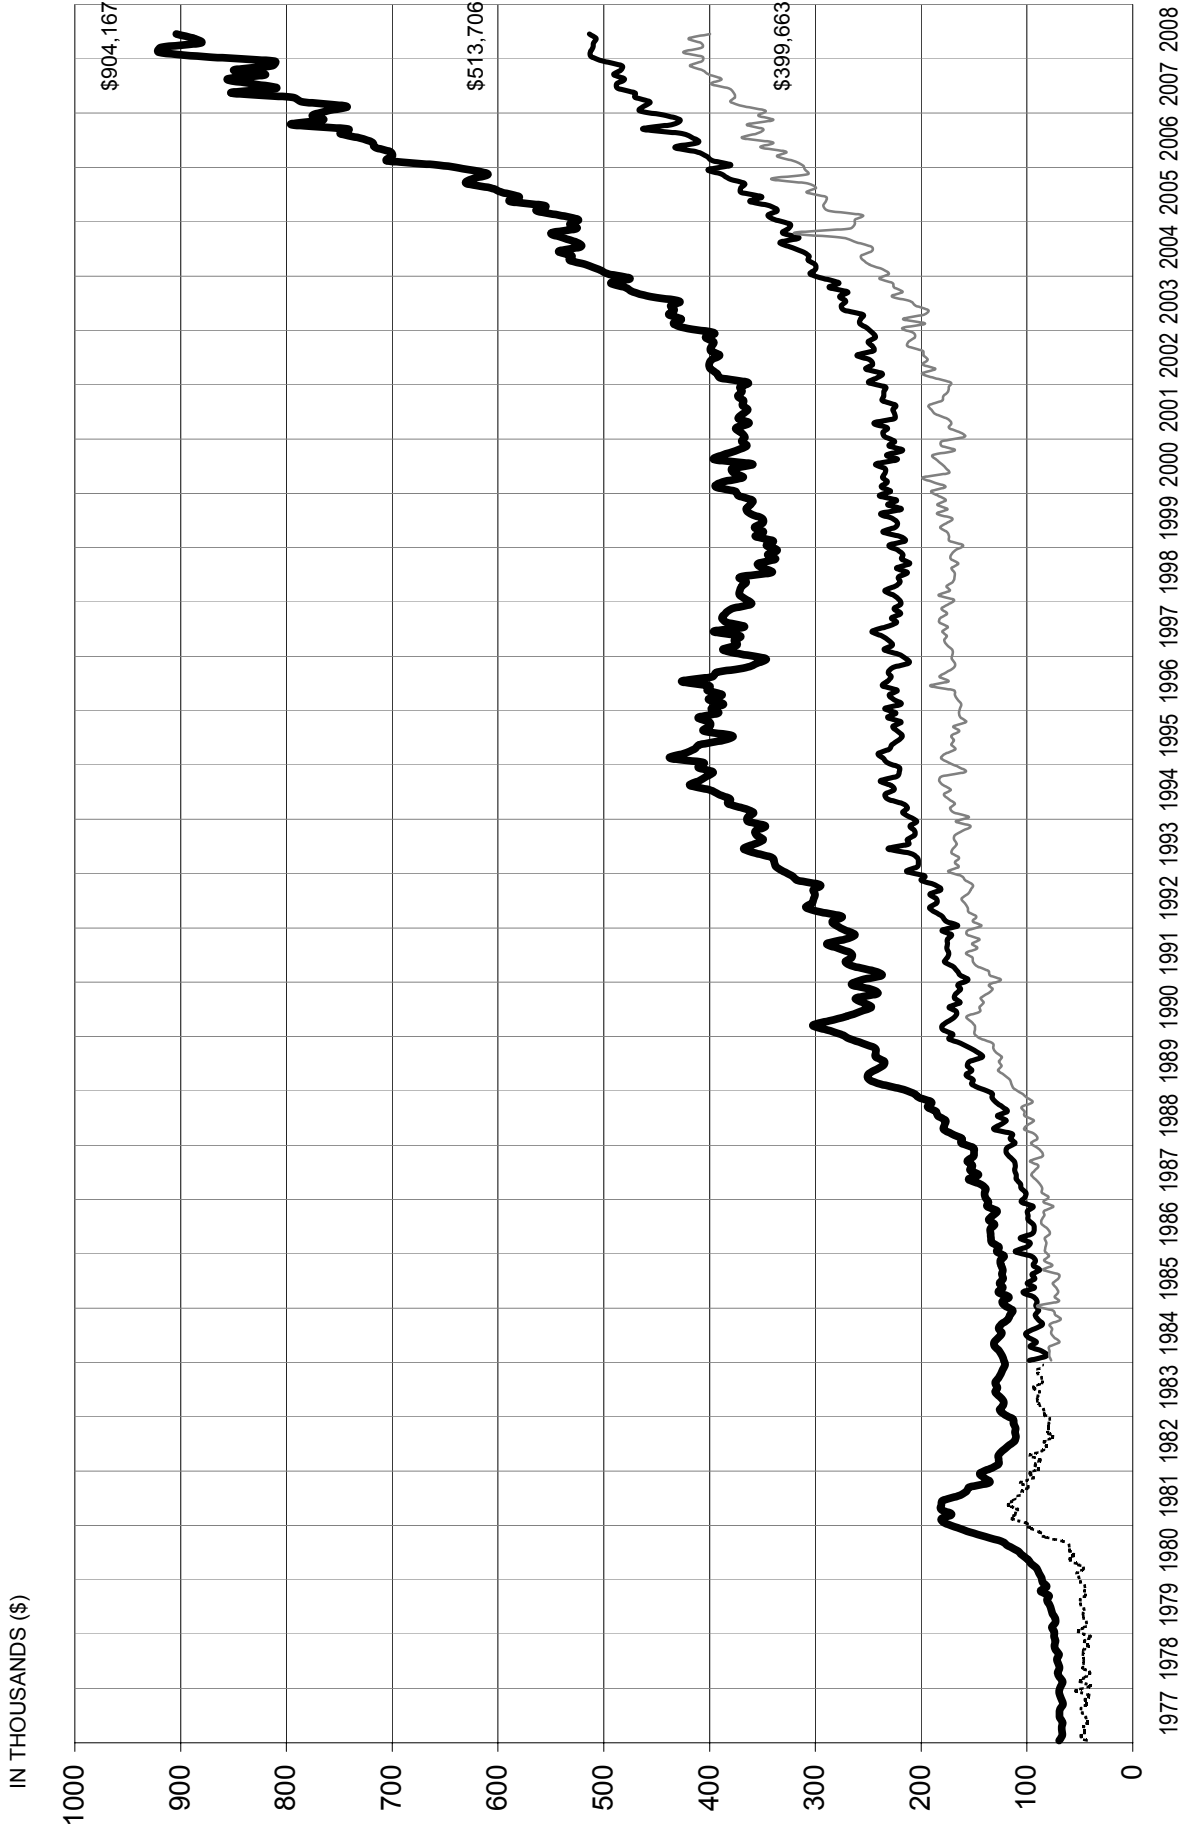

# Real Estate Board of Greater Vancouver Average Price Graph January 1977 to June 2008

DETACHED
  CONDOMINIUM
  ATTACHED
  APARTMENTS

NOTE: From 1977 - 1984 condominium averages were not separated into attached & apartment.